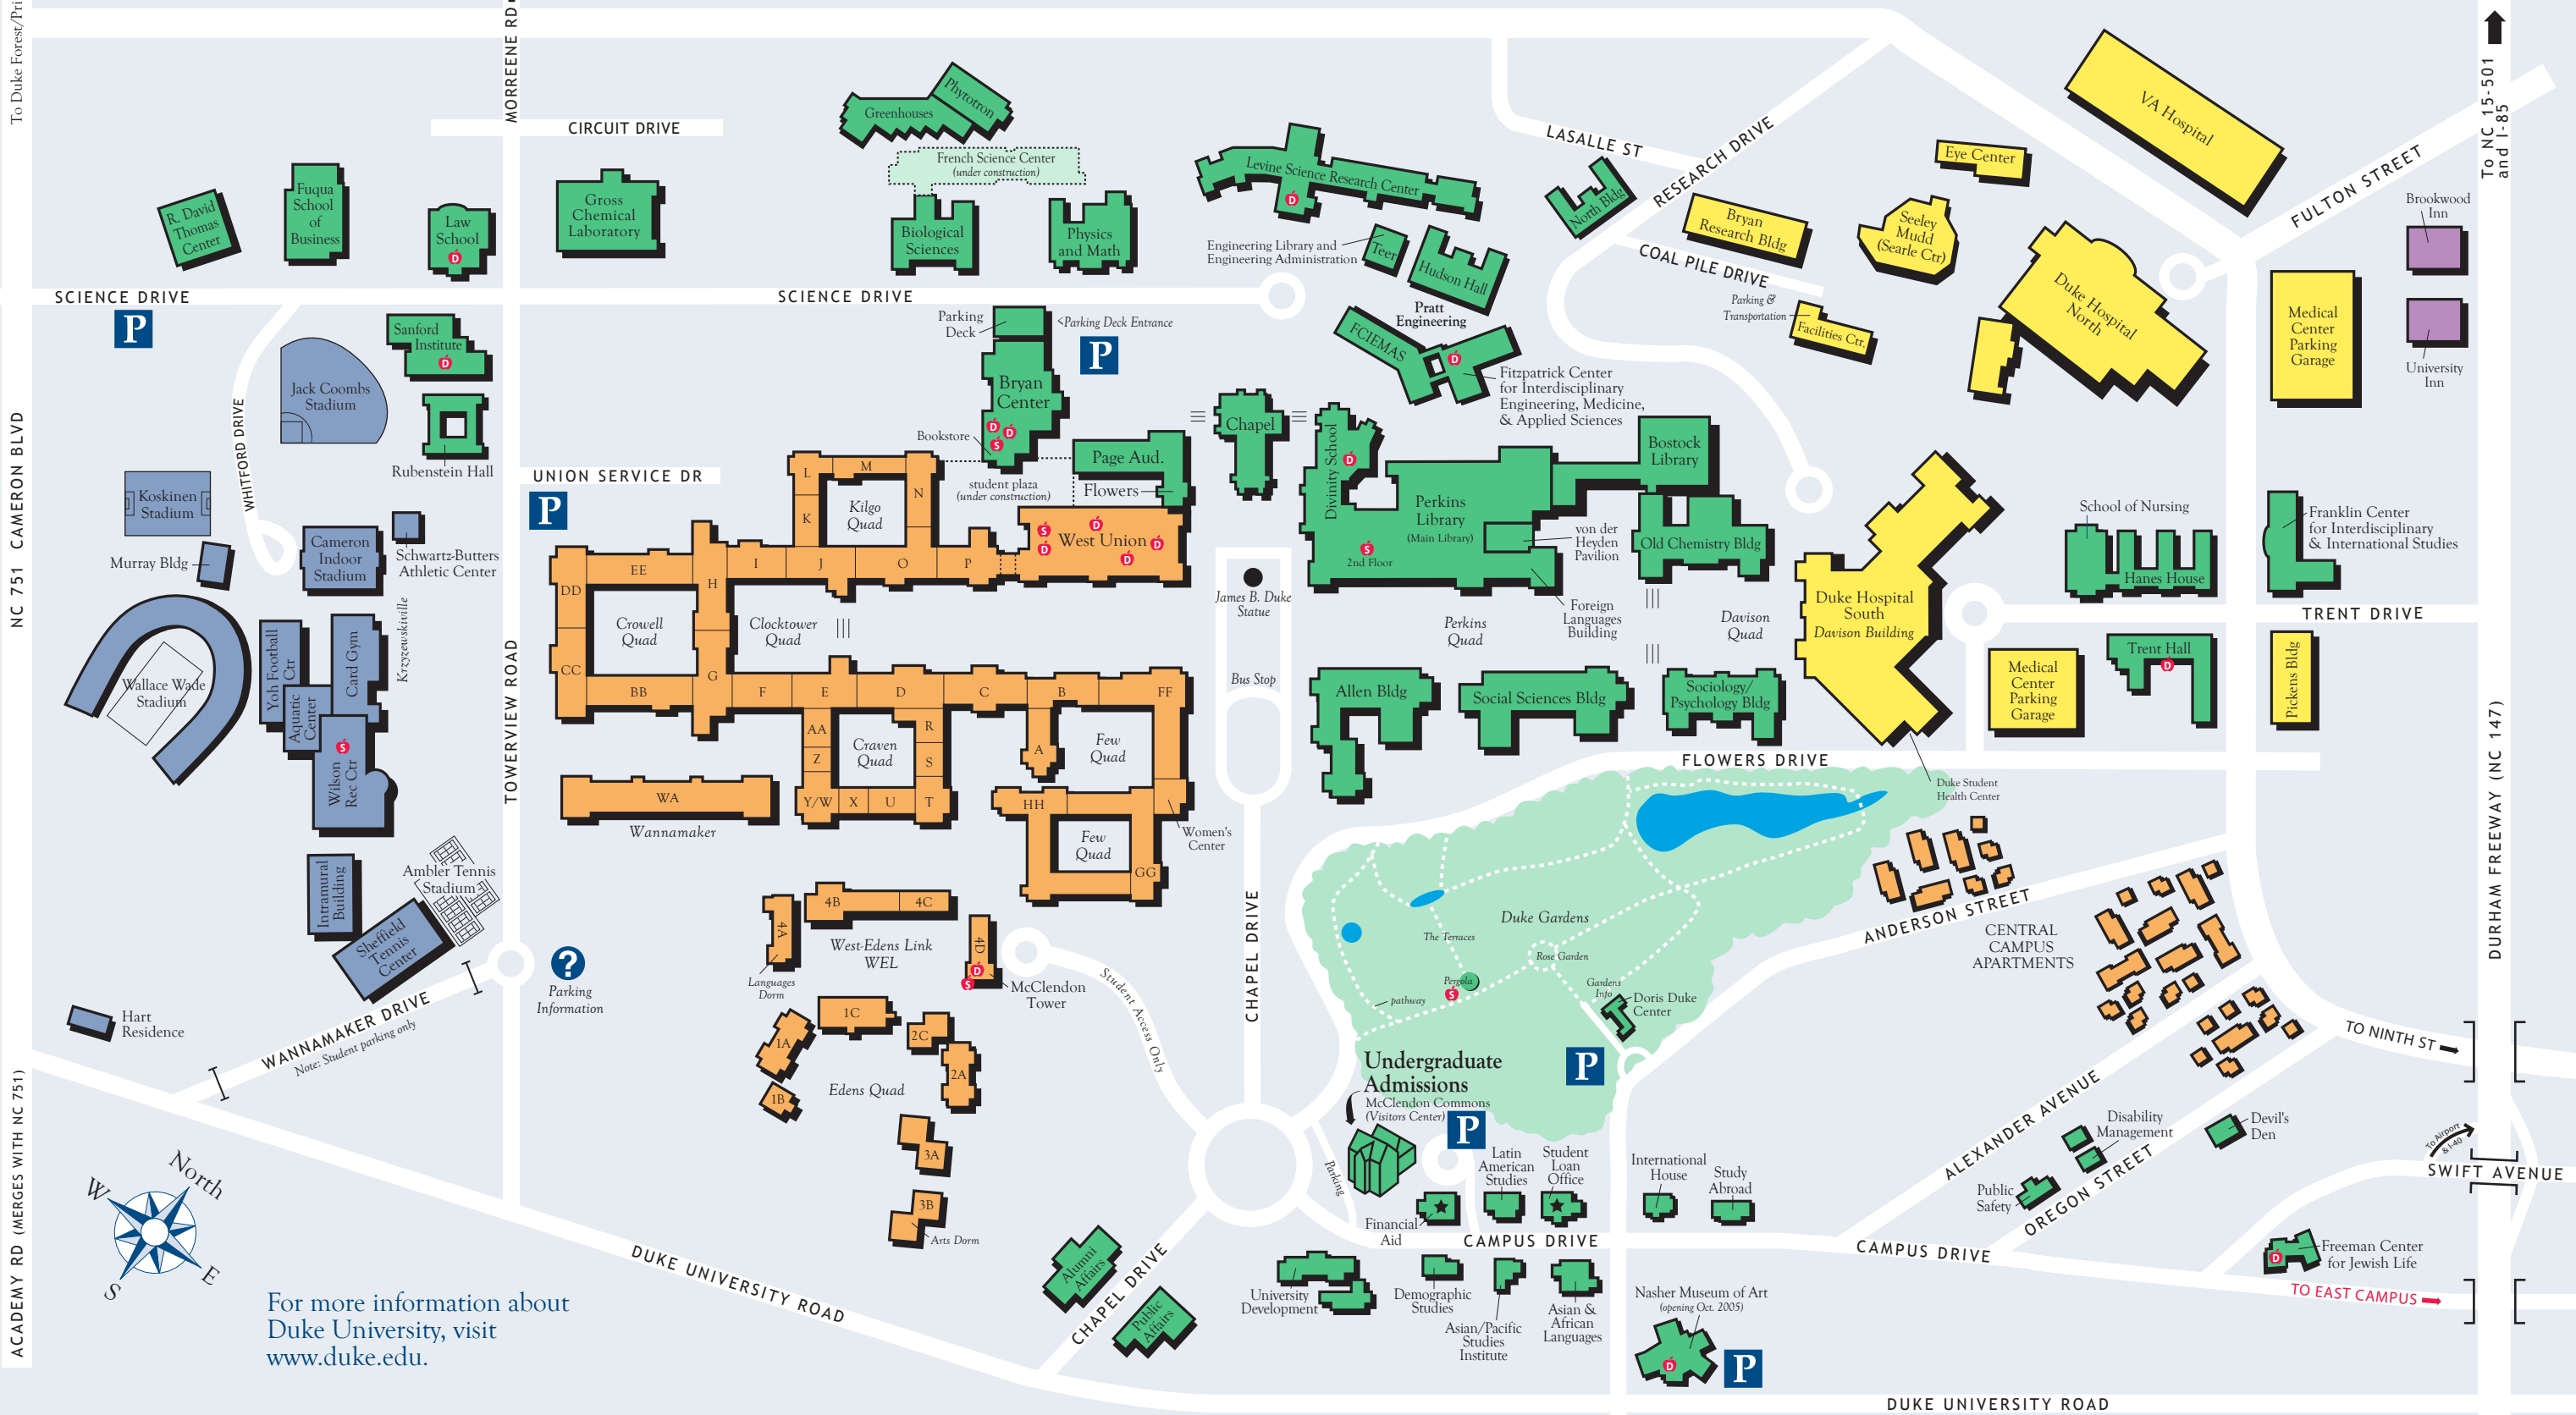

DUKE UNIVERSITY

DURHAM, NORTH CAROLINA

15-501

For more information about Duke University, visit www.duke.edu.

West Campus

- Academic/Administrative
- Athletics
- Hotel Accommodations
- Housing
- Medical Center
- D Dining S Snacks

Duke University Office of Undergraduate Admissions
2138 Campus Drive
Box 90586
Durham, NC 27708-0586

Published by the Office of Undergraduate Admissions, May 2006.
Map is not to scale and is intended to approximate building locations.